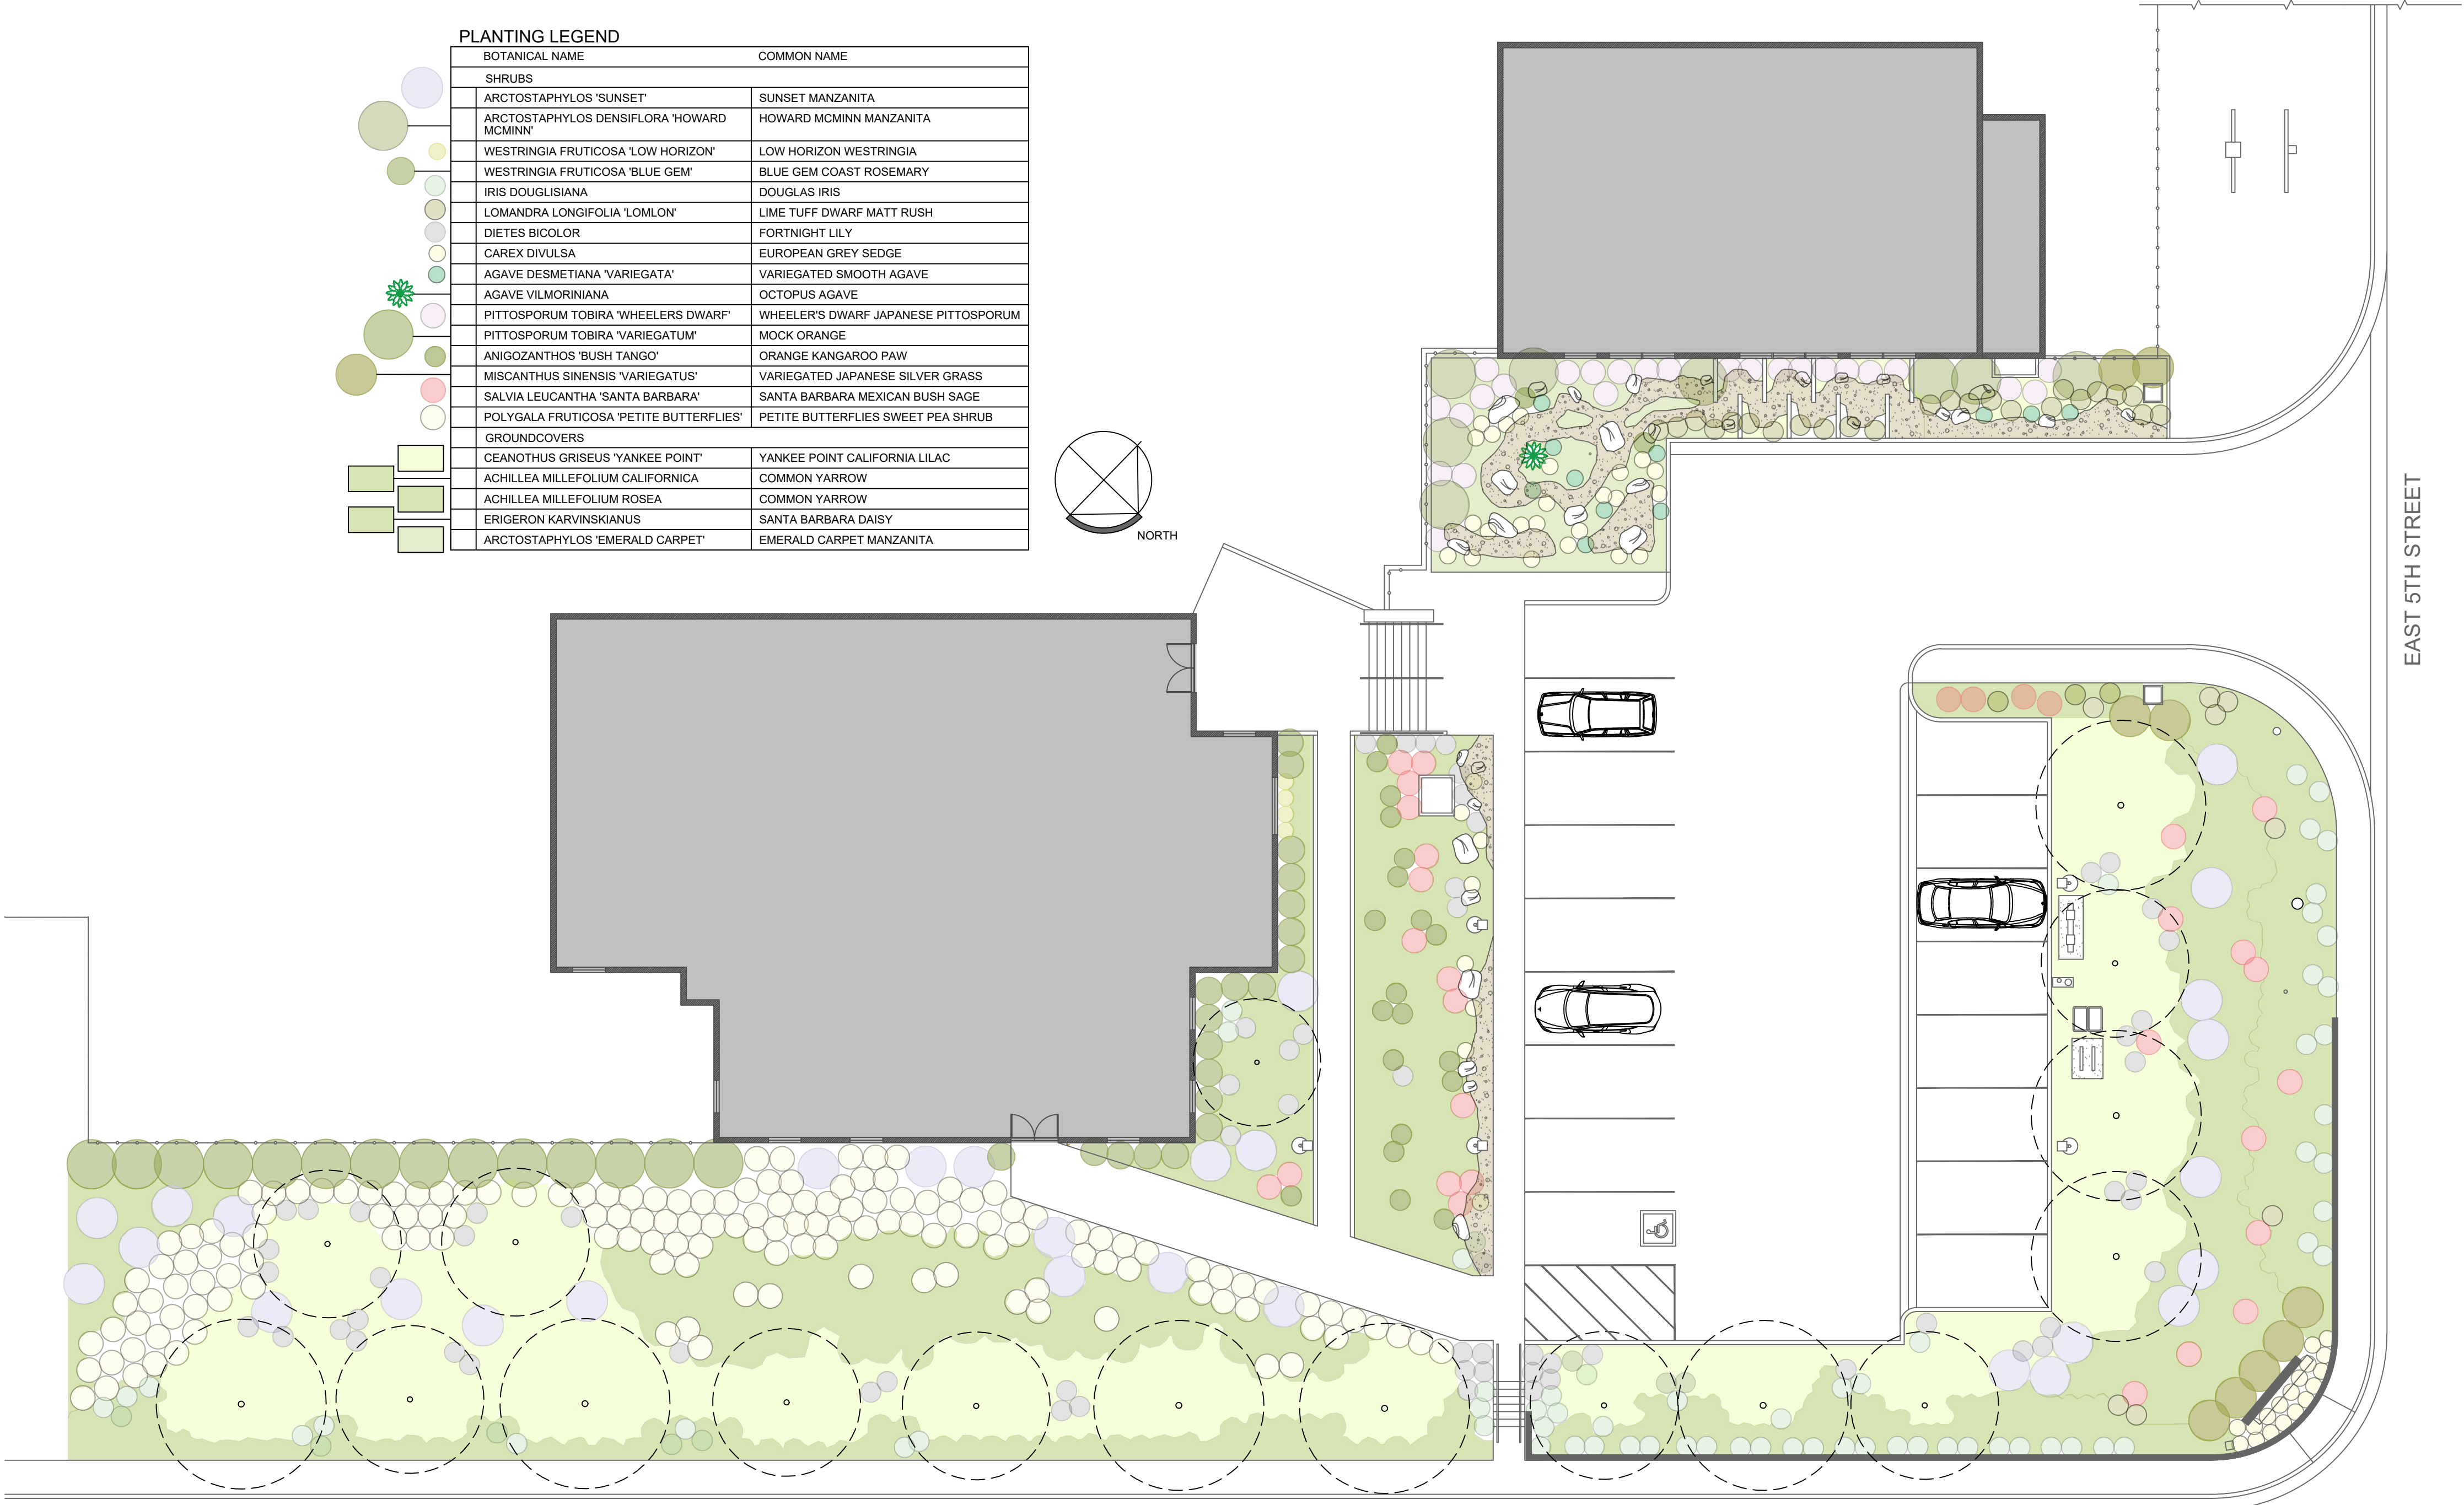

PLANTING LEGEND

BOTANICAL NAME	COMMON NAME
SHRUBS	
ARCTOSTAPHYLOS 'SUNSET'	SUNSET MANZANITA
ARCTOSTAPHYLOS DENSIFLORA 'HOWARD MCMINN'	HOWARD MCMINN MANZANITA
WESTRINGIA FRUTICOSA 'LOW HORIZON'	LOW HORIZON WESTRINGIA
WESTRINGIA FRUTICOSA 'BLUE GEM'	BLUE GEM COAST ROSEMARY
IRIS DOUGLISIANA	DOUGLAS IRIS
LOMANDRA LONGIFOLIA 'LOMLON'	LIME TUFF DWARF MATT RUSH
DIETES BICOLOR	FORTNIGHT LILY
CAREX DIVULSA	EUROPEAN GREY SEDGE
AGAVE DESMETIANA 'VARIEGATA'	VARIEGATED SMOOTH AGAVE
AGAVE VILMORINIANA	OCTOPUS AGAVE
PITTOSPORUM TOBIRA 'WHEELERS DWARF'	WHEELER'S DWARF JAPANESE PITTOSPORUM
PITTOSPORUM TOBIRA 'VARIEGATUM'	MOCK ORANGE
ANIGOZANTHOS 'BUSH TANGO'	ORANGE KANGAROO PAW
MISCANTHUS SINENSIS 'VARIEGATUS'	VARIEGATED JAPANESE SILVER GRASS
SALVIA LEUCANTHA 'SANTA BARBARA'	SANTA BARBARA MEXICAN BUSH SAGE
POLYGALA FRUTICOSA 'PETITE BUTTERFLIES'	PETITE BUTTERFLIES SWEET PEA SHRUB
GROUNDCOVERS	
CEANOTHUS GRISEUS 'YANKEE POINT'	YANKEE POINT CALIFORNIA LILAC
ACHILLEA MILLEFOLIUM CALIFORNICA	COMMON YARROW
ACHILLEA MILLEFOLIUM ROSEA	COMMON YARROW
ERIGERON KARVINSKIANUS	SANTA BARBARA DAISY
ARCTOSTAPHYLOS 'EMERALD CARPET'	EMERALD CARPET MANZANITA

EAST G STREET

EAST 5TH STREET